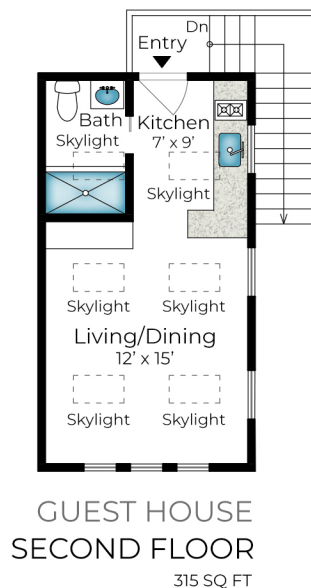

44 Locust Avenue MILL VALLEY

SITE PLAN

44 Locust Avenue MILL VALLEY

**Estimated Total Finished
Square Footage: 2,425 SQ FT**

Above-Grade: 2,425 SQ FT Below-Grade: N/A

- **Main Residence: 2,110 SQ FT**
Main Level: 1,105 SQ FT
Upper Level: 1,005 SQ FT
- **Guest House: 315 SQ FT**
Second Floor: 315 SQ FT