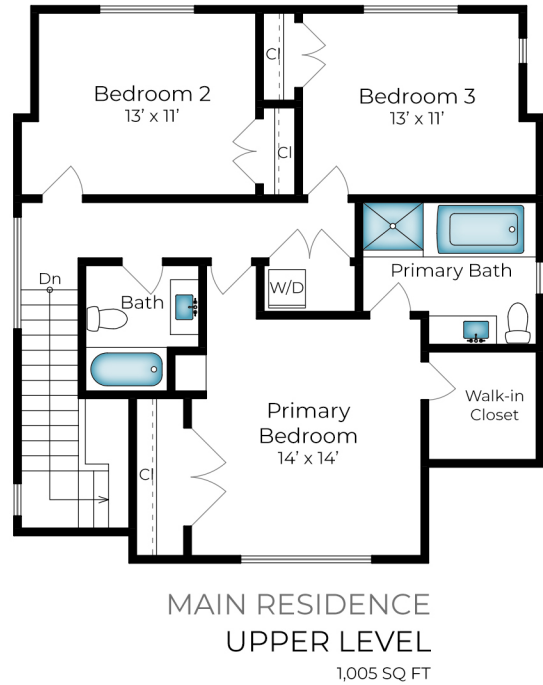

44 Locust Avenue MILL VALLEY

SITE PLAN

44 Locust Avenue MILL VALLEY

**Estimated Total Finished
Square Footage: 2,425 SQ FT**

Above-Grade: 2,425 SQ FT Below-Grade: N/A

- **Main Residence: 2,110 SQ FT**
Main Level: 1,105 SQ FT
Upper Level: 1,005 SQ FT
- **Guest House: 315 SQ FT**
Second Floor: 315 SQ FT