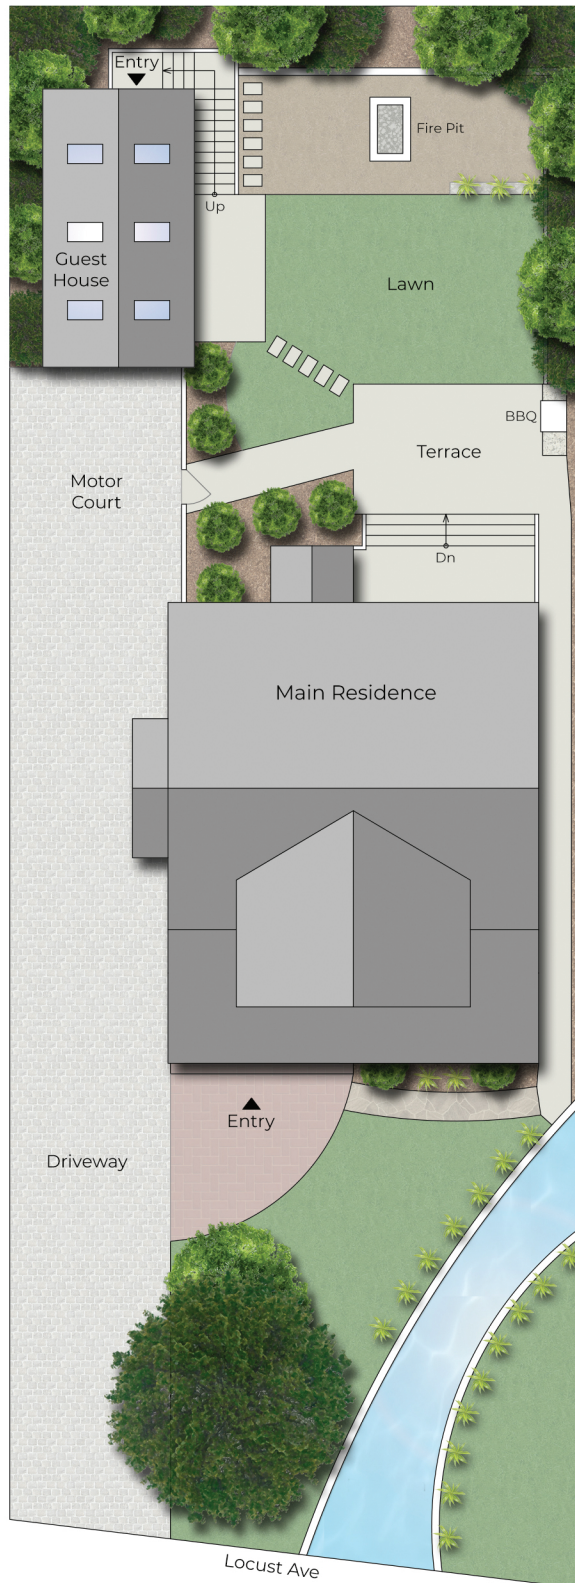

44 Locust Avenue MILL VALLEY

SITE PLAN

44 Locust Avenue MILL VALLEY

**Estimated Total Finished
Square Footage: 2,425 SQ FT**

Above-Grade: 2,425 SQ FT Below-Grade: N/A

- **Main Residence: 2,110 SQ FT**
Main Level: 1,105 SQ FT
Upper Level: 1,005 SQ FT
- **Guest House: 315 SQ FT**
Second Floor: 315 SQ FT