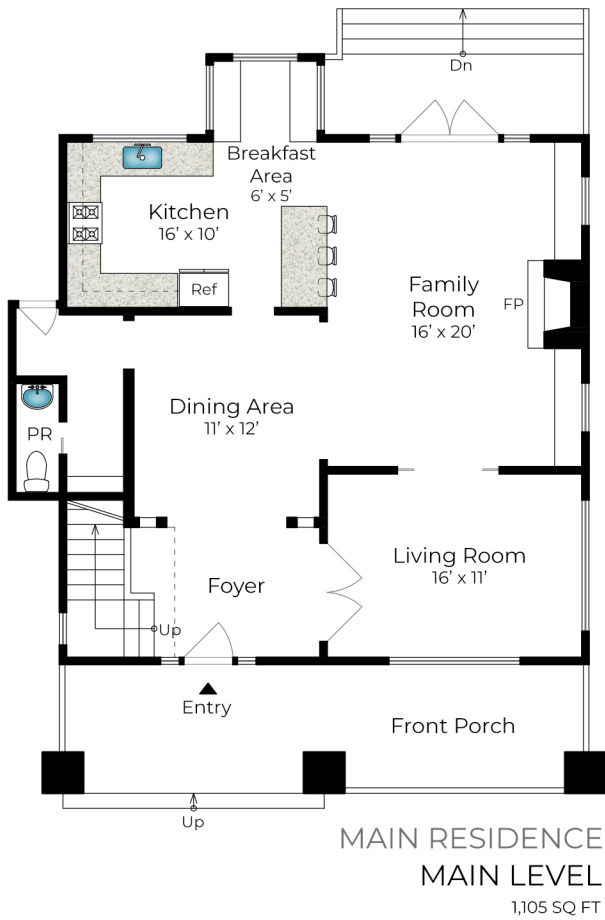

44 Locust Avenue MILL VALLEY

SITE PLAN

44 Locust Avenue MILL VALLEY

**Estimated Total Finished
Square Footage: 2,425 SQ FT**

Above-Grade: 2,425 SQ FT Below-Grade: N/A

- **Main Residence: 2,110 SQ FT**
Main Level: 1,105 SQ FT
Upper Level: 1,005 SQ FT
- **Guest House: 315 SQ FT**
Second Floor: 315 SQ FT