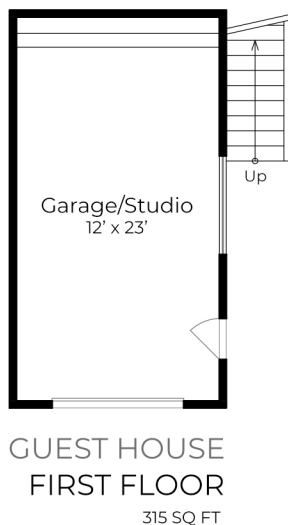

44 Locust Avenue MILL VALLEY

SITE PLAN

44 Locust Avenue MILL VALLEY

**Estimated Total Finished
Square Footage: 2,425 SQ FT**

Above-Grade: 2,425 SQ FT Below-Grade: N/A

- **Main Residence: 2,110 SQ FT**
Main Level: 1,105 SQ FT
Upper Level: 1,005 SQ FT
- **Guest House: 315 SQ FT**
Second Floor: 315 SQ FT